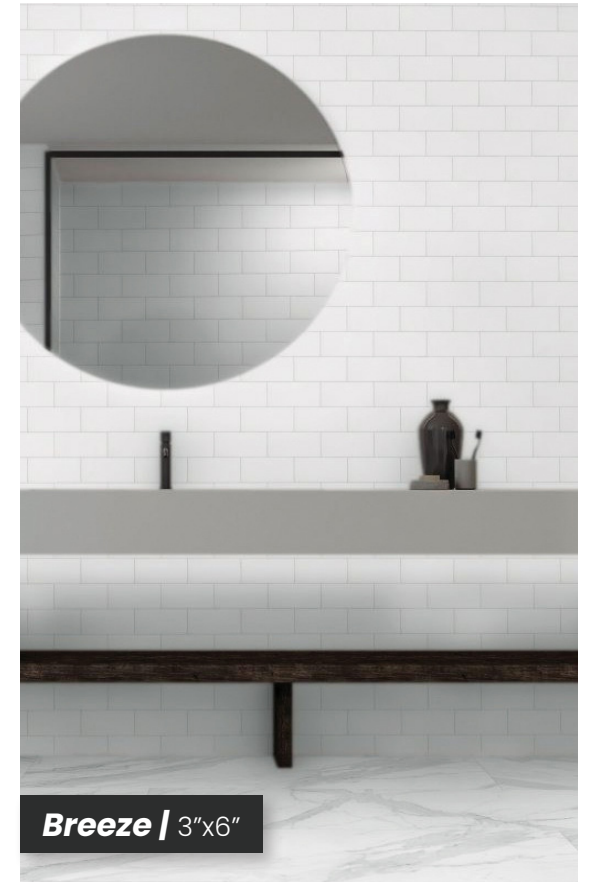

CORE CERAMIC

Ice | 4"x16"

Breeze | 3"x6"

Tile
Of
Vietnam

 **MALINE TILE**
ELEVATE YOUR SHOWROOM

malinetile.com

CORE CERAMIC

CERAMIC TILE

Technical Data

Finish	Matte & Glossy
Thickness	Varies
Application	Interior Walls
Frost Resistant	No
Shade Variation	V1

Lead Time

In Stock/Quick Ship

Sizes

3"x6"

3"x12"

4"x16"